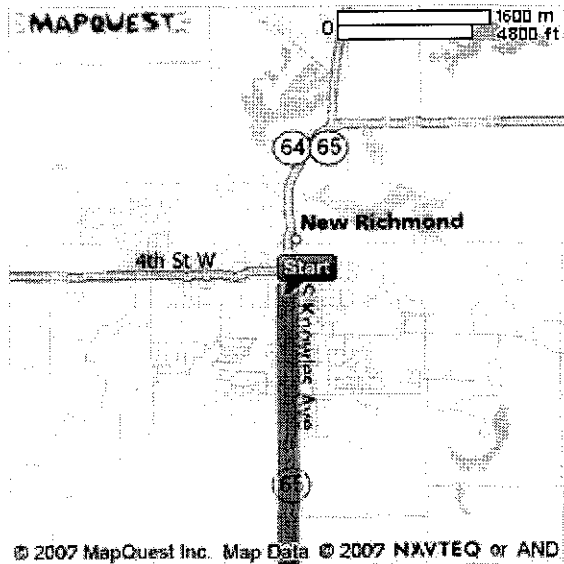

Start: **539 S Knowles Ave**
New Richmond, WI 54017-1734,
US

End: **1320 Vermillion St**
Hastings, MN 55033-2870, US

Notes:

- ⓘ Notice to Interstate 35W Travelers in the Minneapolis Area:**
Due to the bridge collapse over the Mississippi River in central Minneapolis, Interstate 35W is closed northbound and southbound on both sides of the river. MapQuest is working with the Minnesota Dept. of Transportation to reflect alternate routes established by Mn/DOT. We also recommend visiting the [Mn/DOT homepage](#) for additional information. For your safety, please obey all local detour signage and police instructions.

Directions	Distance
Total Est. Time: 49 minutes Total Est. Distance: 42.07 miles	
 1: Start out going SOUTH on S KNOWLES AVE / WI-65 toward 6TH ST W. Continue to follow WI-65.	8.6 miles
 2: Turn RIGHT onto US-12 / WI-65.	1.0 miles
 3: Turn LEFT onto WI-65.	2.0 miles
 4: Merge onto I-94 W (Crossing into MINNESOTA).	14.8 miles
 5: Take the MANNING AVE / CR-15 / MN-95 S exit- EXIT 253.	0.2 miles
 6: Merge.	<0.1 miles
 7: Turn LEFT onto MN-95 S / MANNING AVE S / CR-15 S / MANNING AVE N. Continue to follow MN-95 S / MANNING AVE S.	11.9 miles
 8: Turn LEFT onto POINT DOUGLAS DR S / US-10 E / US-61 S. Continue to follow US-61 S.	3.2 miles
 9: End at 1320 Vermillion St Hastings, MN 55033-2870, US	

Start:
539 S Knowles Ave
New Richmond, WI 54017-1734, US

End:
1320 Vermillion St
Hastings, MN 55033-2870, US

All rights reserved. Use Subject to License/Copyright
These directions are informational only. No representation is made or warranty given as to their content, road conditions or route usability or expeditiousness. User assumes all risk of use. MapQuest and its suppliers assume no responsibility for any loss or delay resulting from such use.