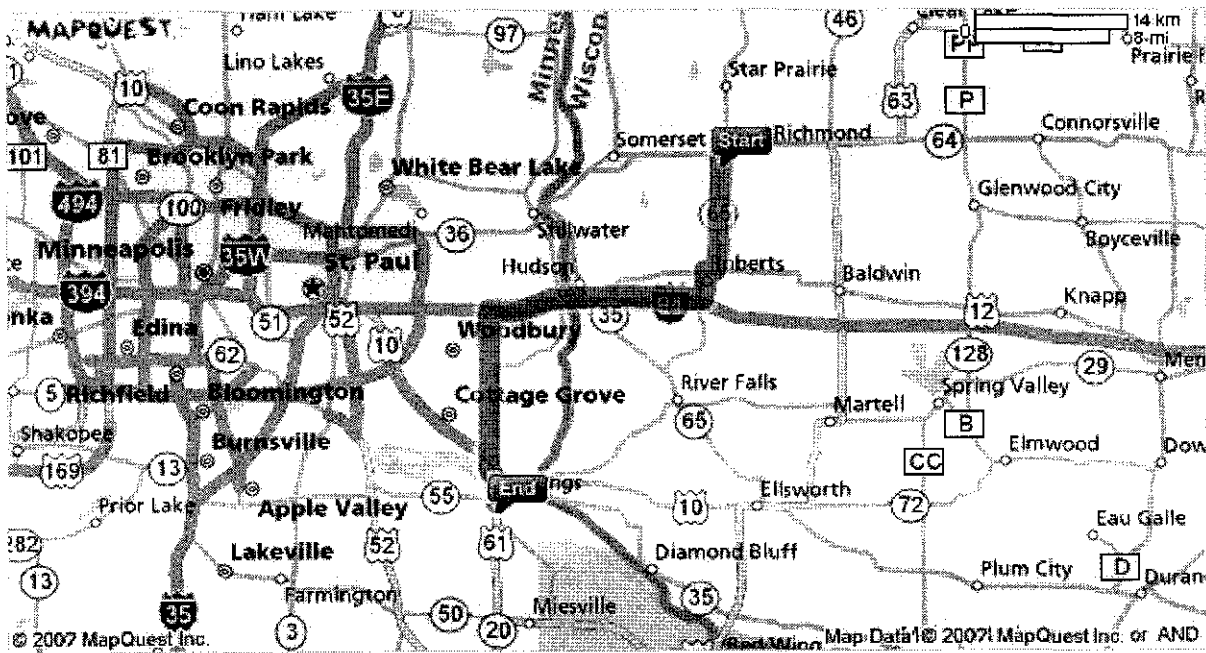

Start: **539 S Knowles Ave**
New Richmond, WI 54017-1734,
US

End: **1320 Vermillion St**
Hastings, MN 55033-2870, US

Notes:

- ⓘ Notice to Interstate 35W Travelers in the Minneapolis Area:**
Due to the bridge collapse over the Mississippi River in central Minneapolis, Interstate 35W is closed northbound and southbound on both sides of the river. MapQuest is working with the Minnesota Dept. of Transportation to reflect alternate routes established by Mn/DOT. We also recommend visiting the [Mn/DOT homepage](#) for additional information. For your safety, please obey all local detour signage and police instructions.

Directions	Distance
Total Est. Time: 49 minutes Total Est. Distance: 42.07 miles	
 1: Start out going SOUTH on S KNOWLES AVE / WI-65 toward 6TH ST W. Continue to follow WI-65.	8.6 miles
 2: Turn RIGHT onto US-12 / WI-65.	1.0 miles
 3: Turn LEFT onto WI-65.	2.0 miles
 4: Merge onto I-94 W (Crossing into MINNESOTA).	14.8 miles
 5: Take the MANNING AVE / CR-15 / MN-95 S exit- EXIT 253.	0.2 miles
 6: Merge.	<0.1 miles
 7: Turn LEFT onto MN-95 S / MANNING AVE S / CR-15 S / MANNING AVE N. Continue to follow MN-95 S / MANNING AVE S.	11.9 miles
 8: Turn LEFT onto POINT DOUGLAS DR S / US-10 E / US-61 S. Continue to follow US-61 S.	3.2 miles
 9: End at 1320 Vermillion St Hastings, MN 55033-2870, US	

Start:
539 S Knowles Ave
New Richmond, WI 54017-1734, US

End:
1320 Vermillion St
Hastings, MN 55033-2870, US

All rights reserved. Use Subject to License/Copyright
These directions are informational only. No representation is made or warranty given as to their content, road conditions or route usability or expeditiousness. User assumes all risk of use. MapQuest and its suppliers assume no responsibility for any loss or delay resulting from such use.