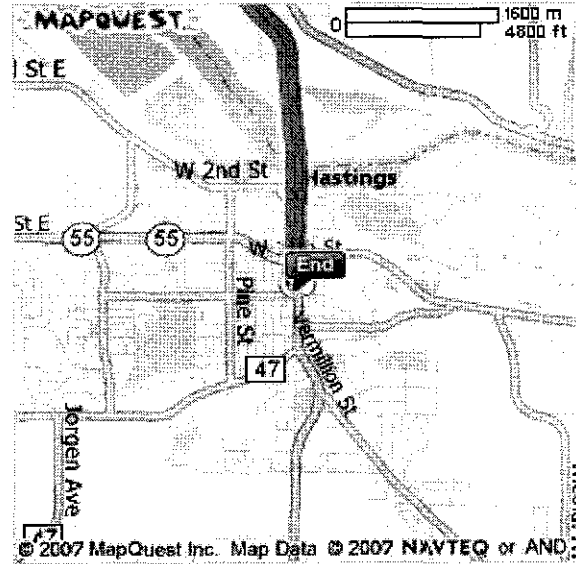

Start: **539 S Knowles Ave**
New Richmond, WI 54017-1734,
US

End: **1320 Vermillion St**
Hastings, MN 55033-2870, US

Notes:

- ⓘ Notice to Interstate 35W Travelers in the Minneapolis Area:**
Due to the bridge collapse over the Mississippi River in central Minneapolis, Interstate 35W is closed northbound and southbound on both sides of the river. MapQuest is working with the Minnesota Dept. of Transportation to reflect alternate routes established by Mn/DOT. We also recommend visiting the [Mn/DOT homepage](#) for additional information. For your safety, please obey all local detour signage and police instructions.

Directions	Distance
Total Est. Time: 49 minutes Total Est. Distance: 42.07 miles	
 1: Start out going SOUTH on S KNOWLES AVE / WI-65 toward 6TH ST W. Continue to follow WI-65.	8.6 miles
 2: Turn RIGHT onto US-12 / WI-65.	1.0 miles
 3: Turn LEFT onto WI-65.	2.0 miles
 4: Merge onto I-94 W (Crossing into MINNESOTA).	14.8 miles
 5: Take the MANNING AVE / CR-15 / MN-95 S exit- EXIT 253.	0.2 miles
 6: Merge.	<0.1 miles
 7: Turn LEFT onto MN-95 S / MANNING AVE S / CR-15 S / MANNING AVE N. Continue to follow MN-95 S / MANNING AVE S.	11.9 miles
 8: Turn LEFT onto POINT DOUGLAS DR S / US-10 E / US-61 S. Continue to follow US-61 S.	3.2 miles
 9: End at 1320 Vermillion St Hastings, MN 55033-2870, US	

Start:
539 S Knowles Ave
New Richmond, WI 54017-1734, US

End:
1320 Vermillion St
Hastings, MN 55033-2870, US

All rights reserved. Use Subject to License/Copyright
These directions are informational only. No representation is made or warranty given as to their content, road conditions or route usability or expeditiousness. User assumes all risk of use. MapQuest and its suppliers assume no responsibility for any loss or delay resulting from such use.